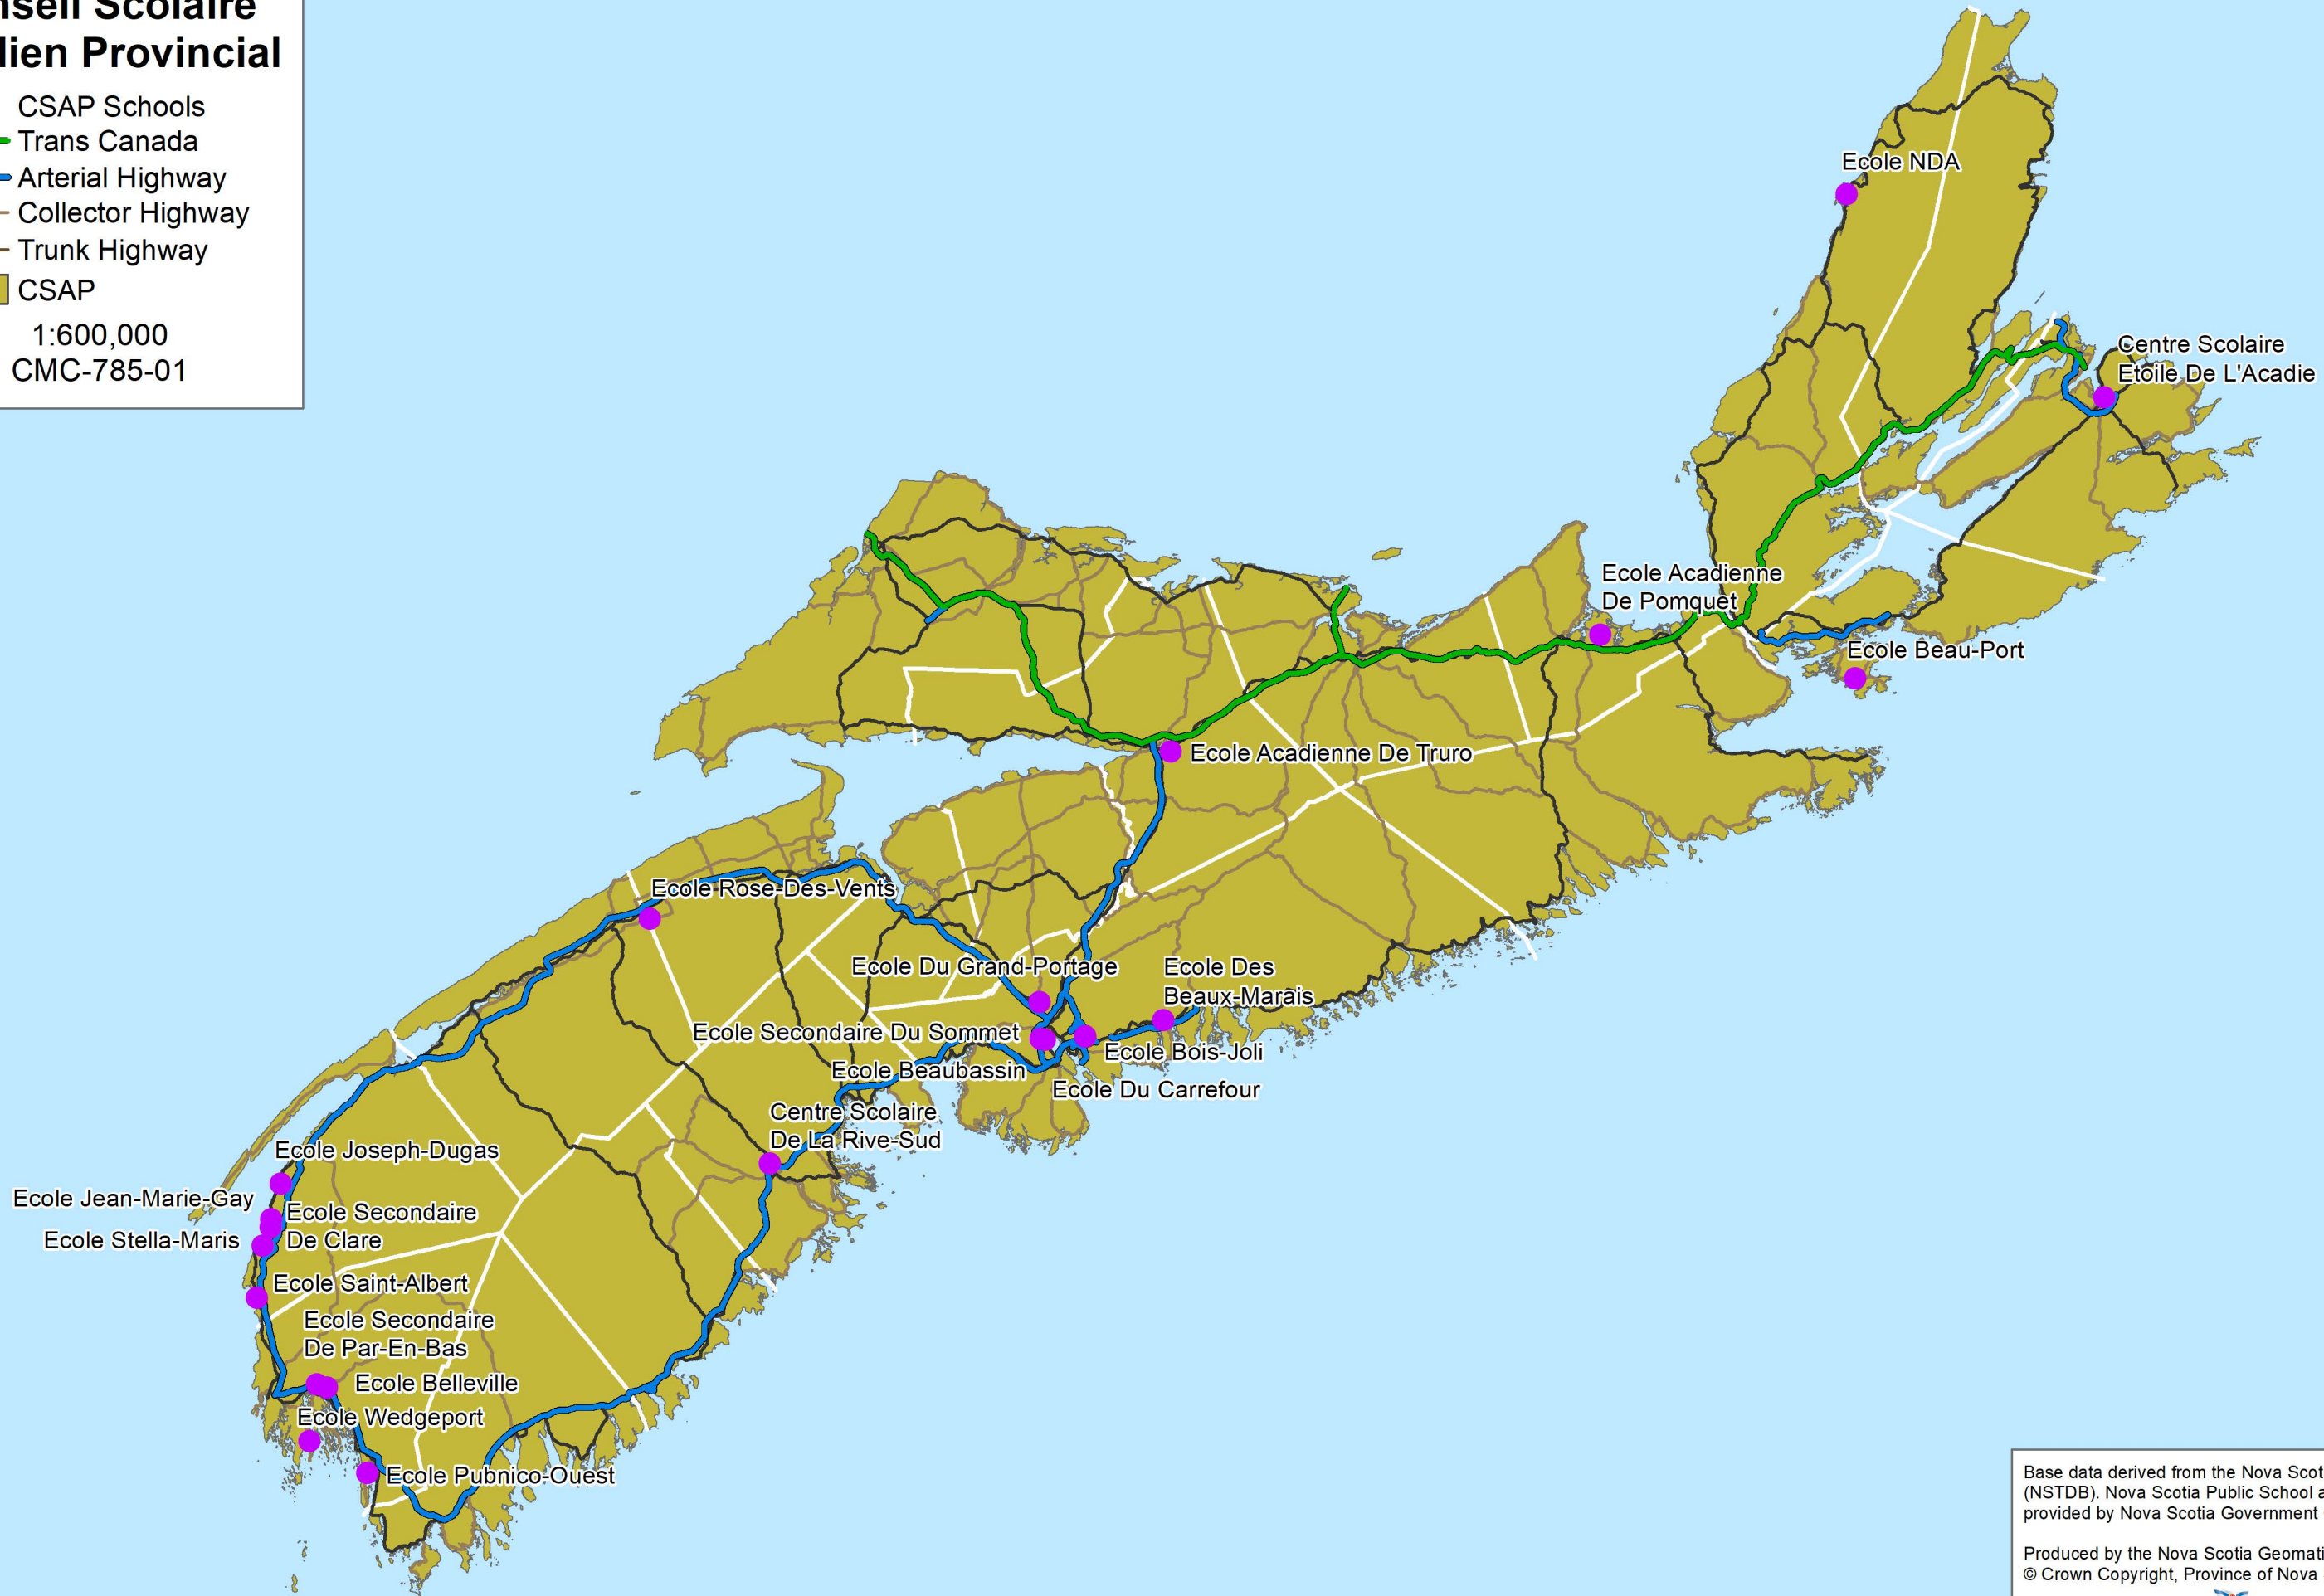

Conseil Scolaire Acadien Provincial

- CSAP Schools
- Trans Canada
- Arterial Highway
- Collector Highway
- Trunk Highway
- CSAP

1:600,000
CMC-785-01

Base data derived from the Nova Scotia Topographic Database (NSTDB). Nova Scotia Public School and School Board data provided by Nova Scotia Government Open Data Portal 2018.

Produced by the Nova Scotia Geomatics Centre
© Crown Copyright, Province of Nova Scotia, 2018