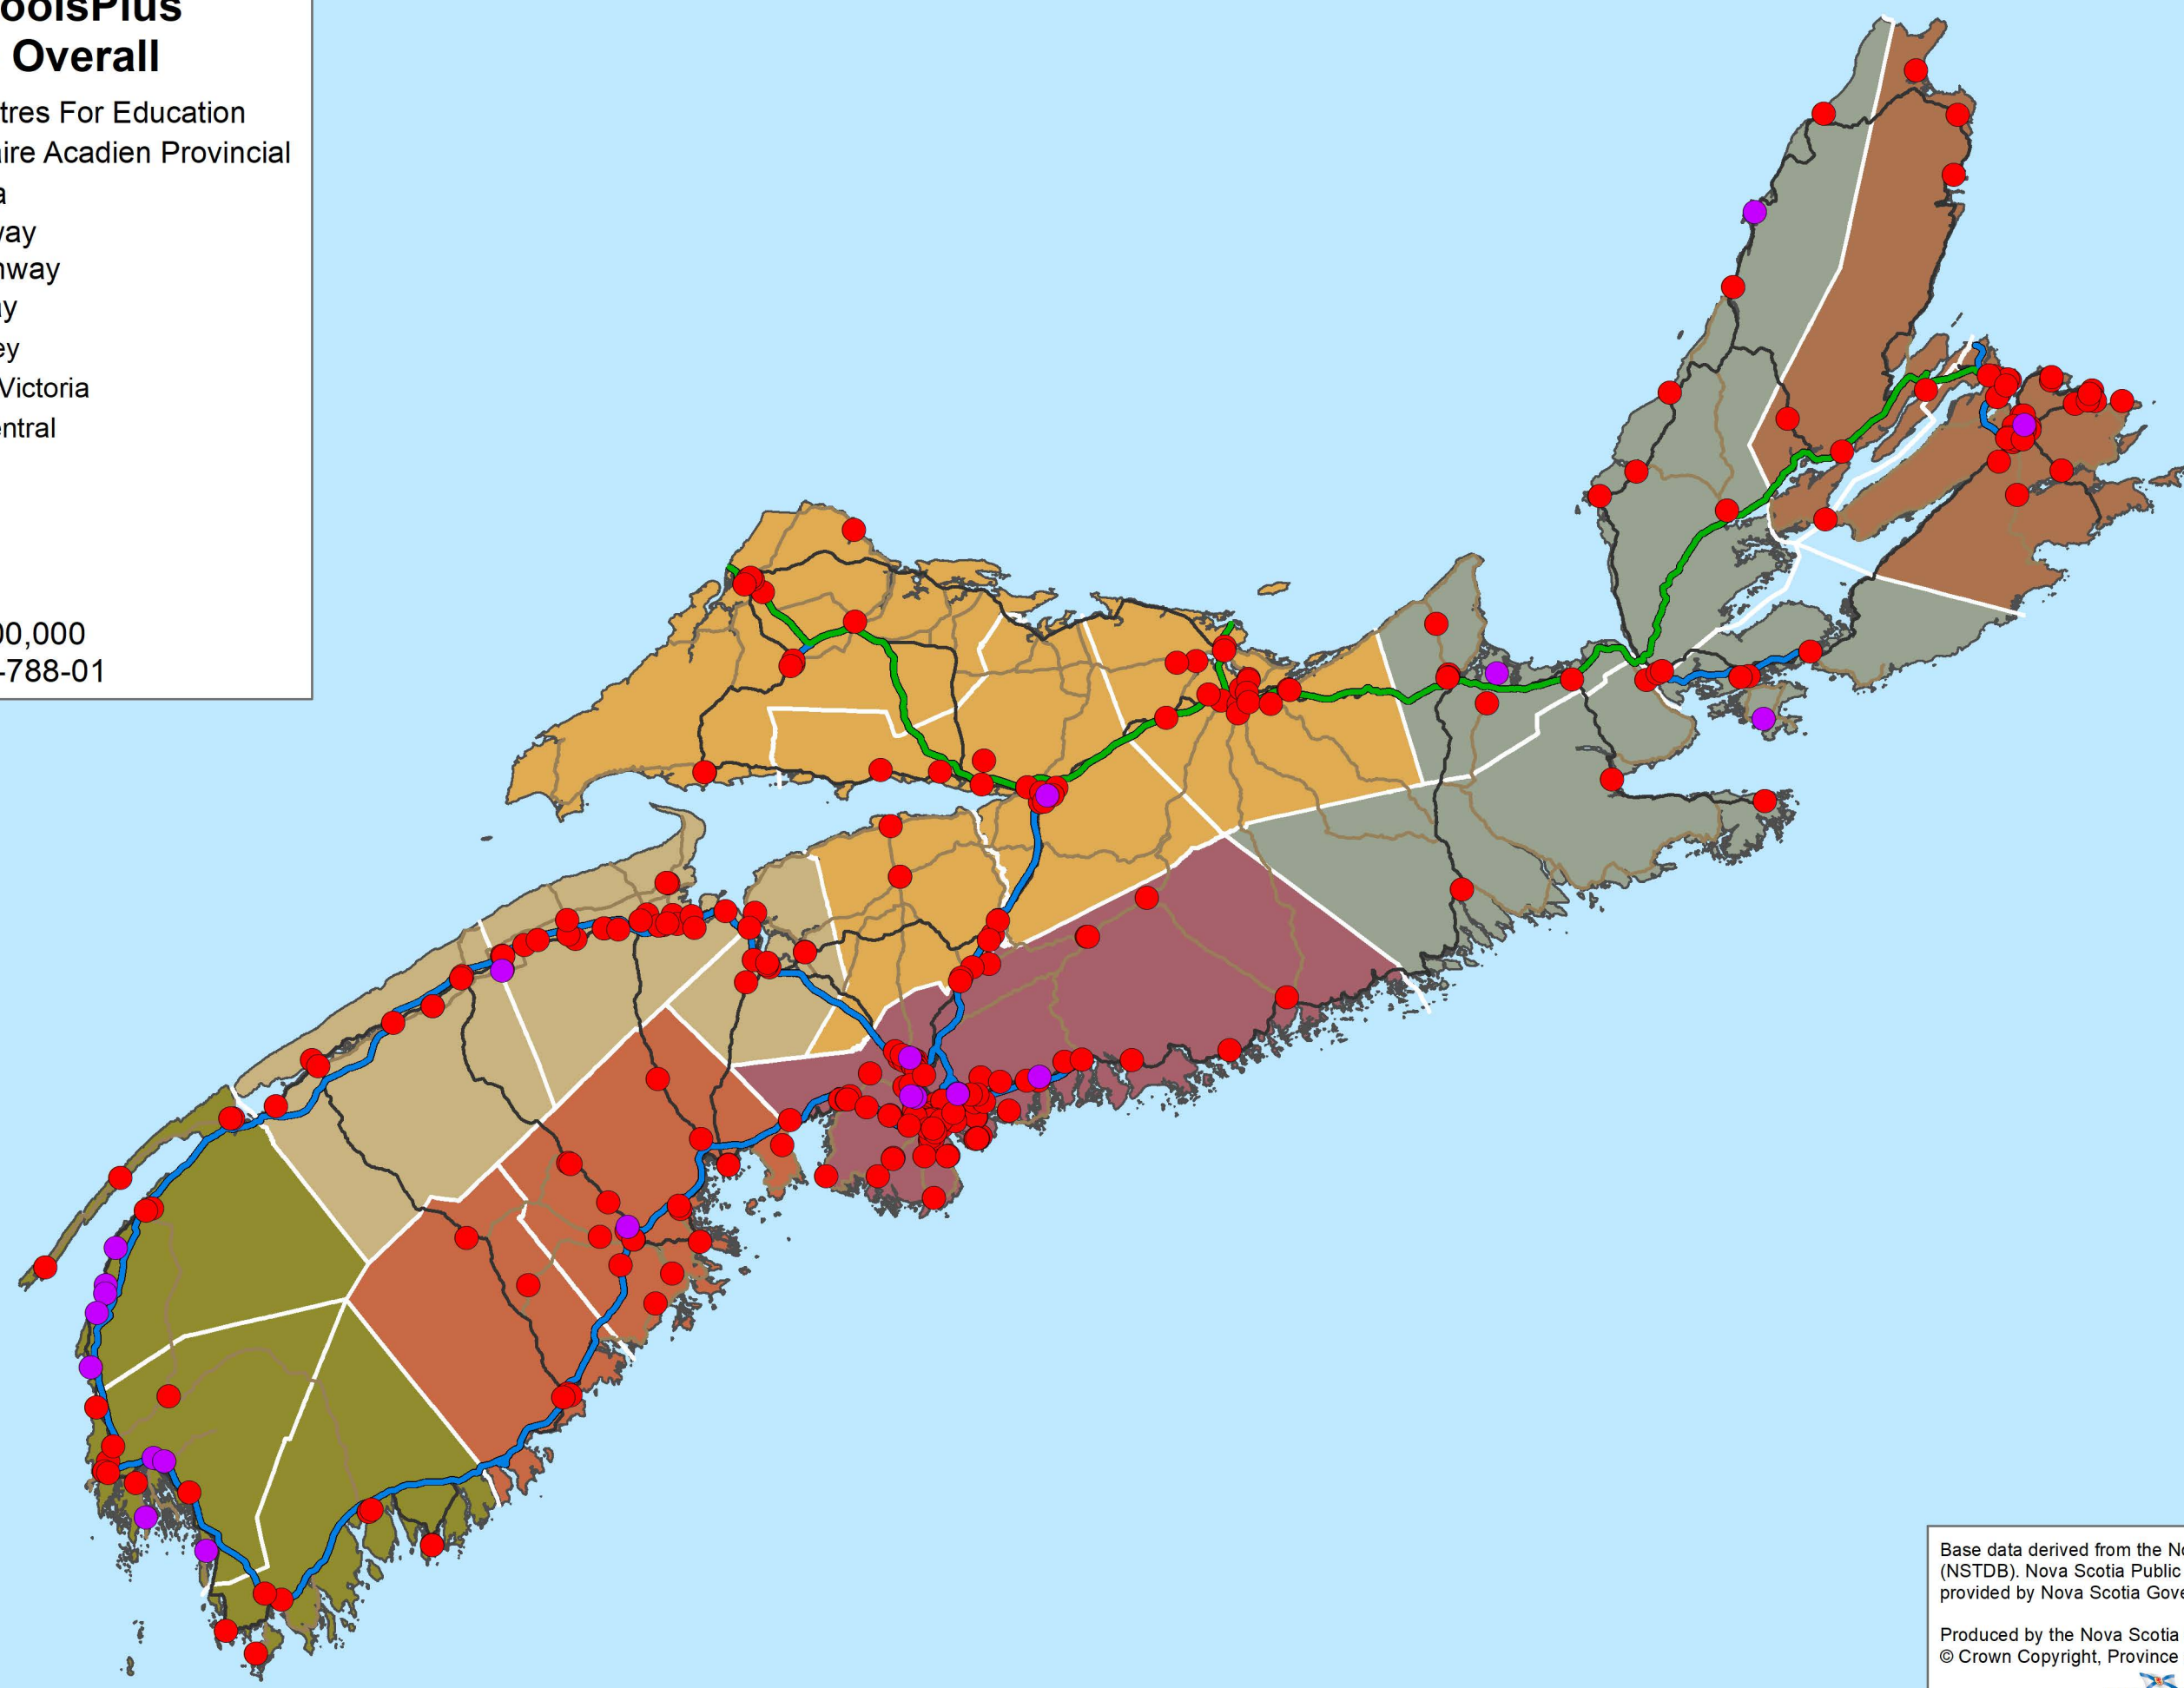

NS SchoolsPlus Sites - Overall

- Regional Centres For Education
- Conseil Scolaire Acadien Provincial
- Trans Canada
- Arterial Highway
- Collector Highway
- Trunk Highway
- Annapolis Valley
- Cape Breton - Victoria
- Chignecto - Central
- Halifax
- South Shore
- Strait
- Tri - County

1:600,000
CMC-788-01

Base data derived from the Nova Scotia Topographic Database (NSTDB). Nova Scotia Public School and School Board data provided by Nova Scotia Government Open Data Portal 2018.

Produced by the Nova Scotia Geomatics Centre
© Crown Copyright, Province of Nova Scotia, 2018