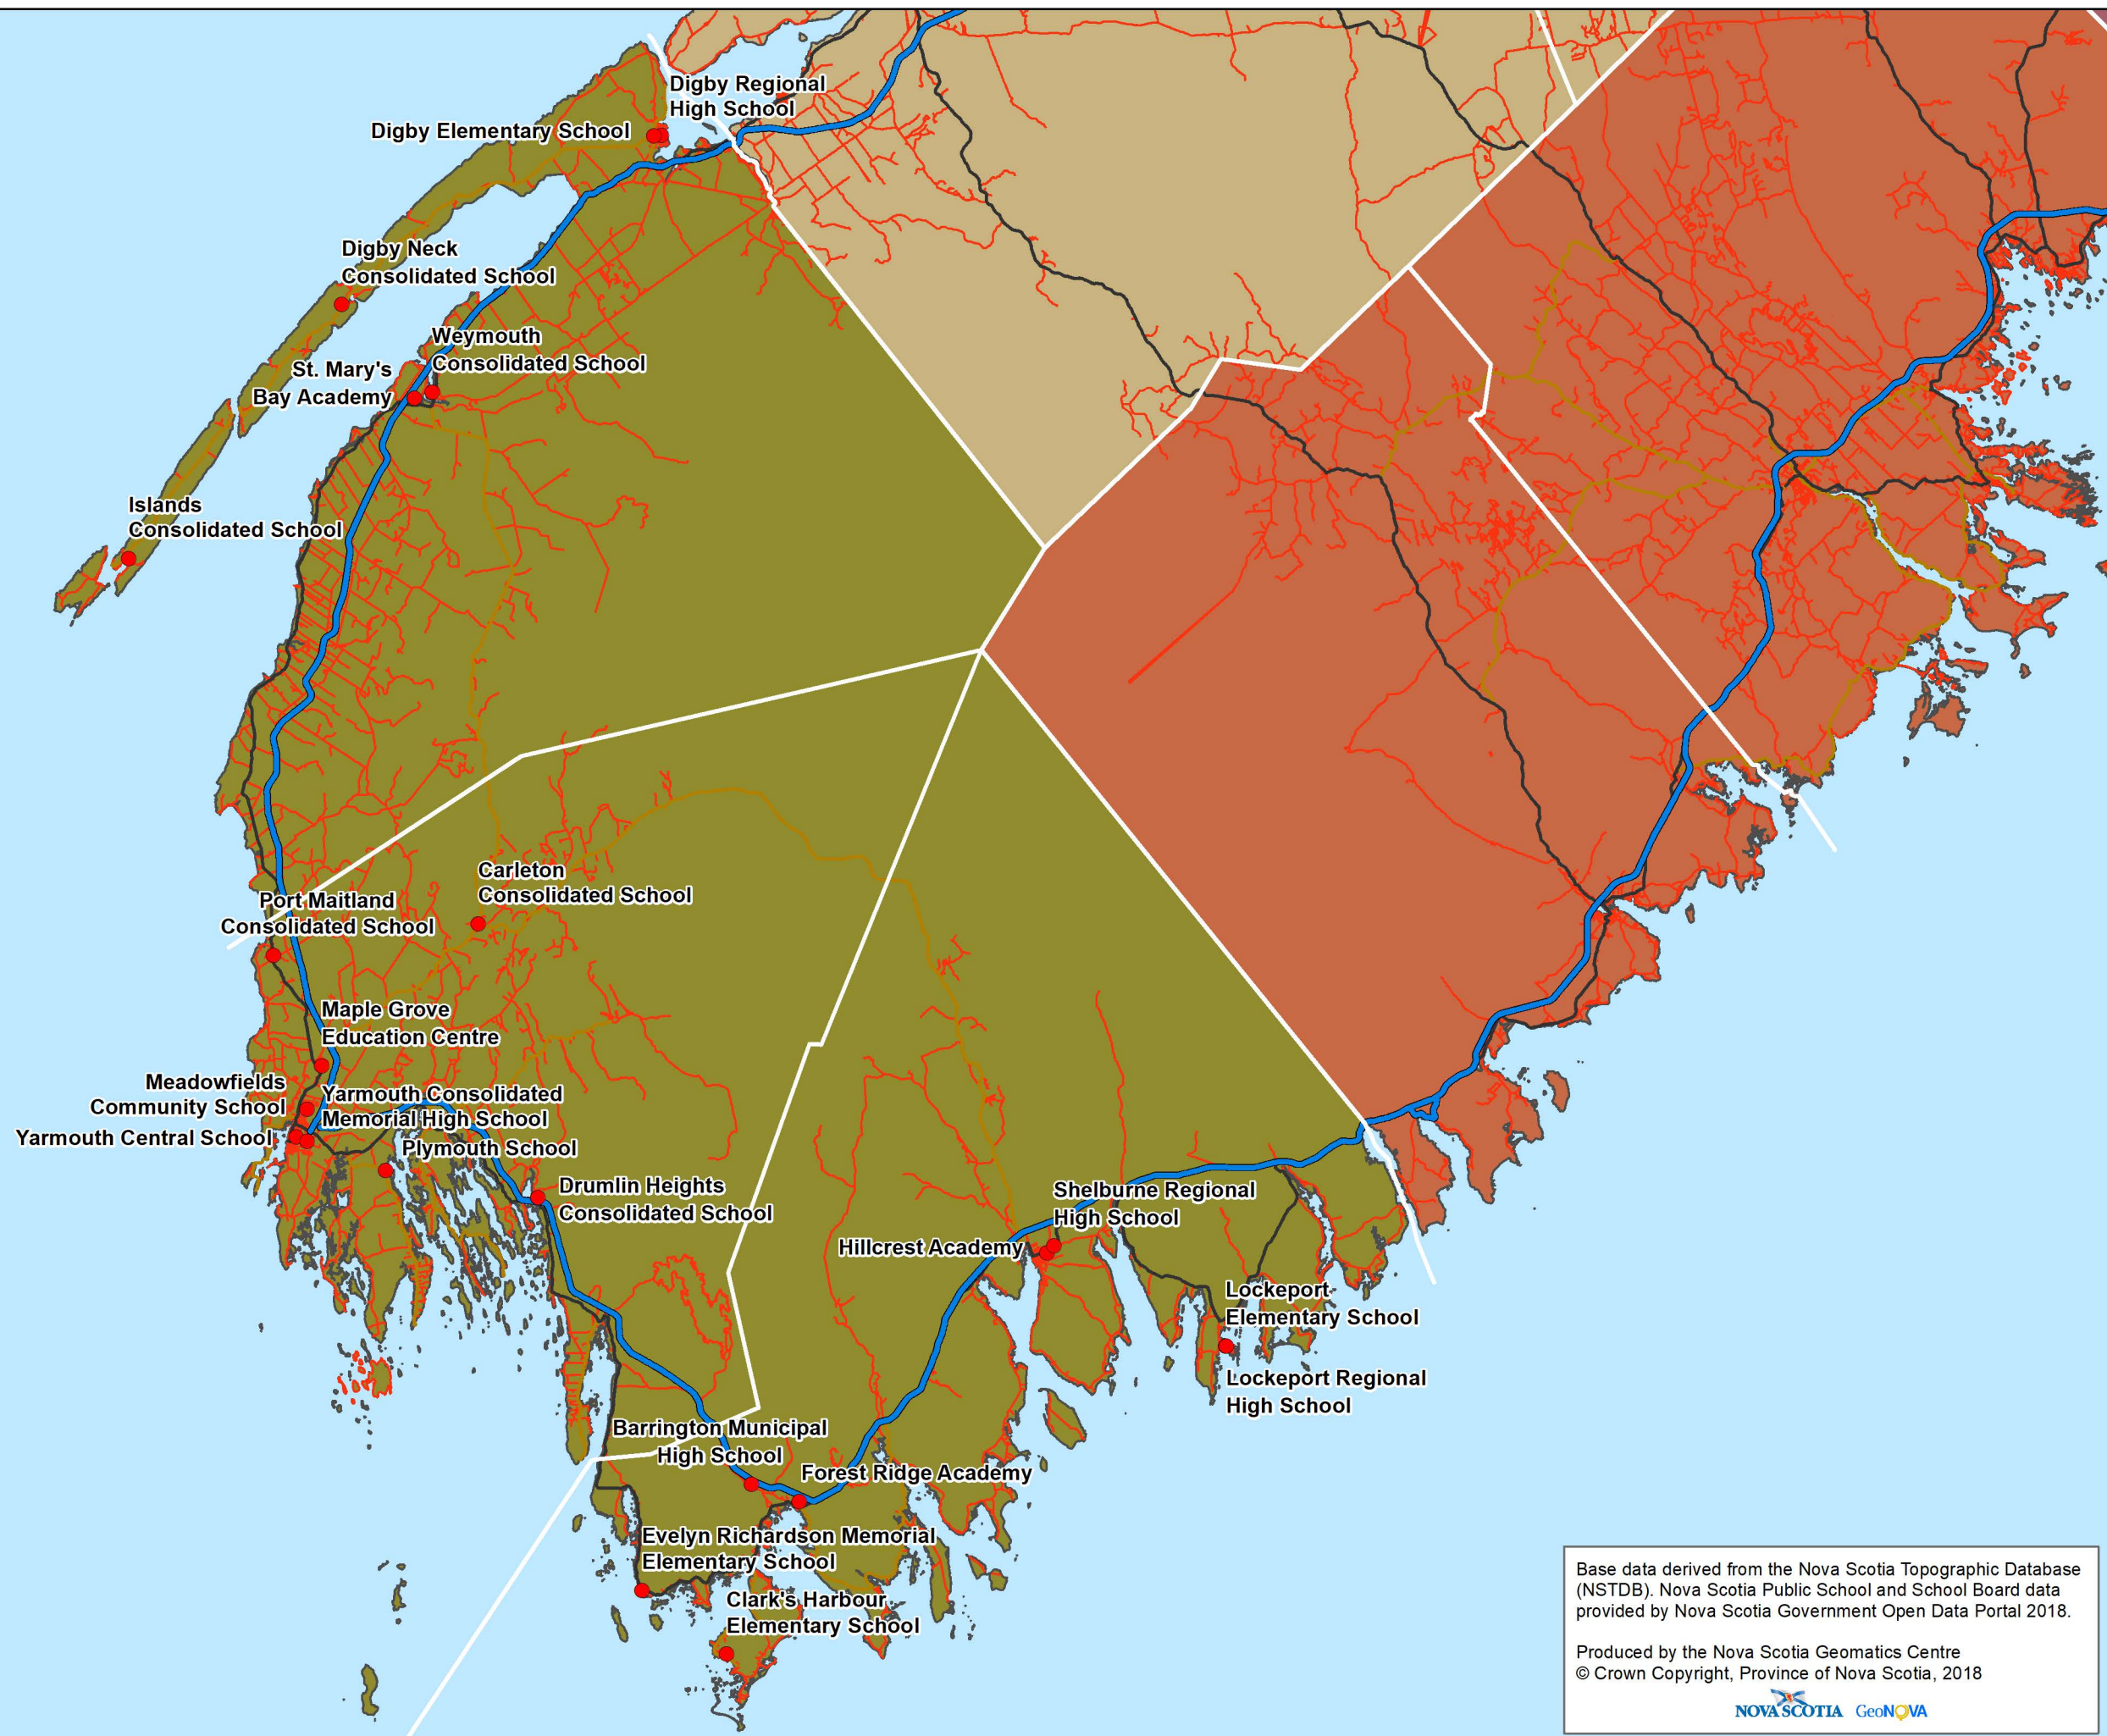

Tri - County Regional Centre For Education

- SchoolsPlus
- Trans Canada
- Arterial Highway
- Collector Highway
- Trunk Highway
- Local Highway
- Annapolis Valley
- South Shore
- Tri - County

1:550,000
CMC-791-01

Base data derived from the Nova Scotia Topographic Database (NSTDB). Nova Scotia Public School and School Board data provided by Nova Scotia Government Open Data Portal 2018.

Produced by the Nova Scotia Geomatics Centre
© Crown Copyright, Province of Nova Scotia, 2018